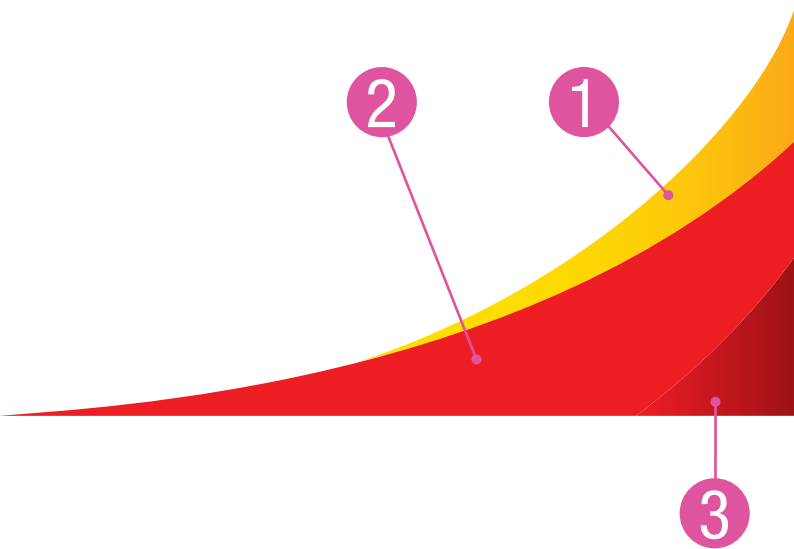

VietJet Air | Brand Graphic colour Guide