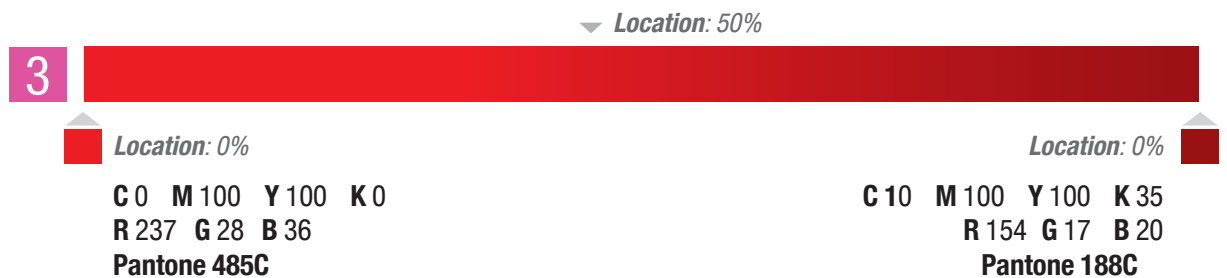

VietJet Air | Brand Graphic colour Guide