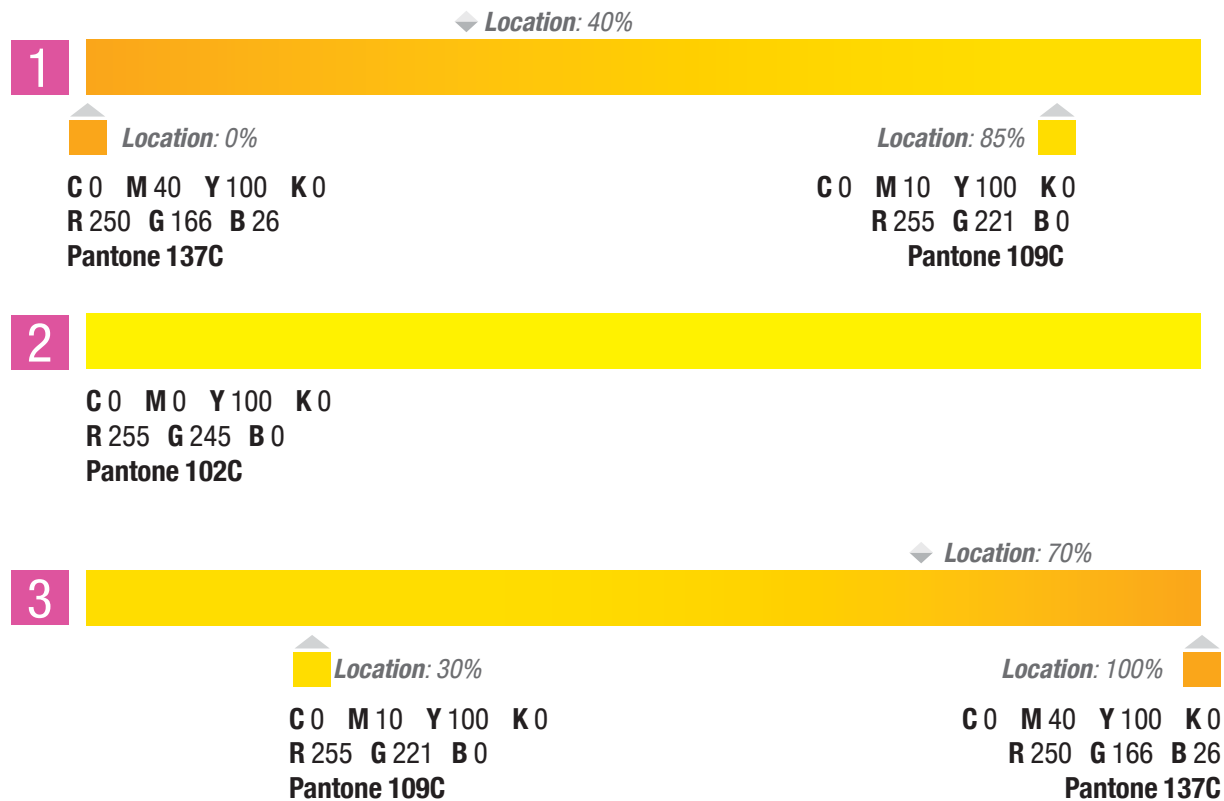

VietJet Air | Brand Graphic colour Guide