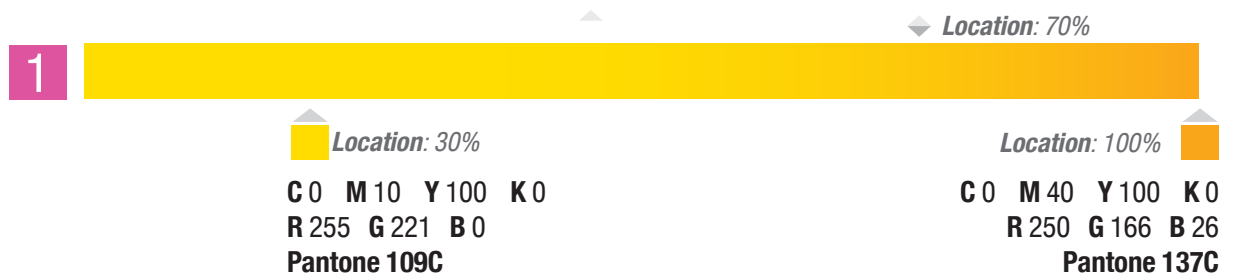

VietJet Air | Brand Graphic colour Guide