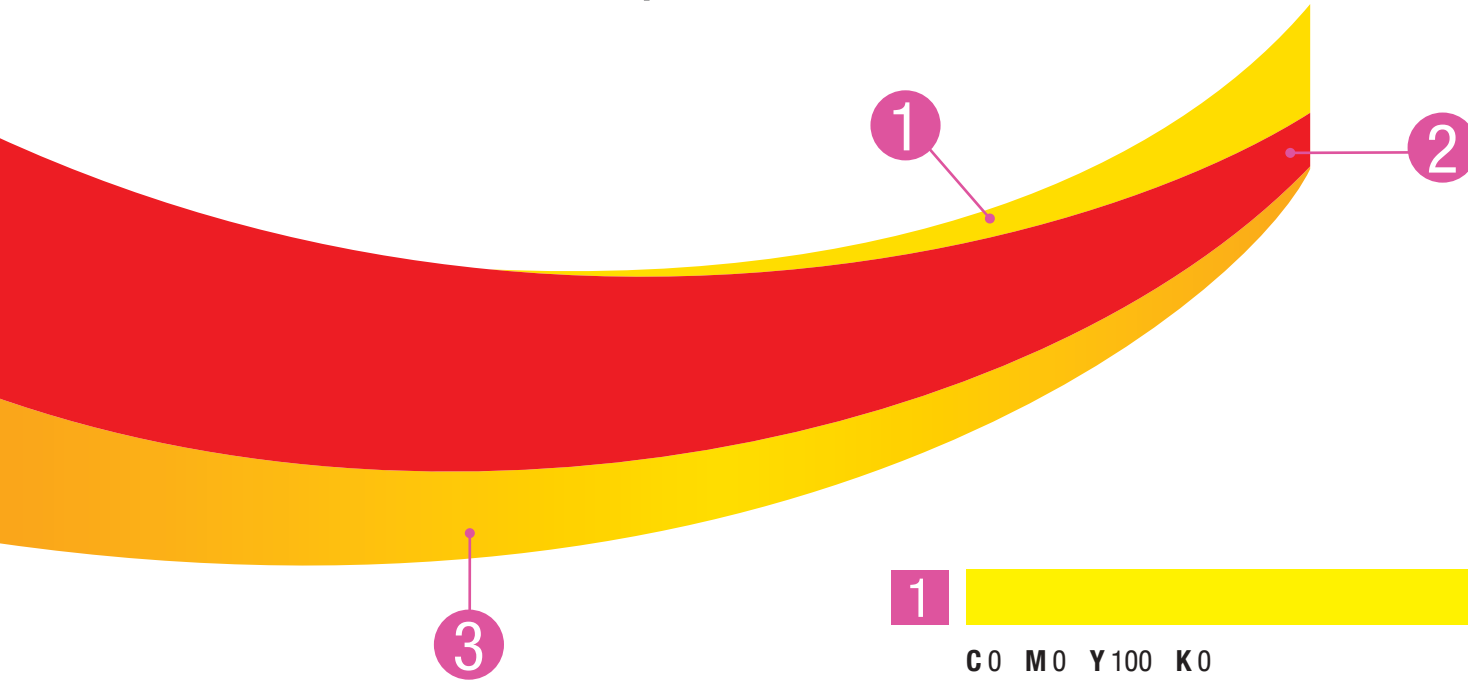

VietJet Air | Brand Graphic colour Guide

1
C 0 M 0 Y 100 K 0
R 255 G 245 B 0
Pantone 102C

2
C 0 M 100 Y 100 K 0
R 237 G 28 B 36
Pantone 485C

3
C 0 M 40 Y 100 K 0
R 250 G 166 B 26
Pantone 137C

Location: 50%
C 0 M 10 Y 100 K 0
R 255 G 221 B 0
Pantone 109C

Location: 50%
C 0 M 40 Y 100 K 0
R 250 G 166 B 26
Pantone 137C

VietJet Air | Brand Graphic colour Guide

1 Location: 50%

| | |
|---------------------------|---------------------------|
| ▲ Location: 15% | ▲ Location: 85% |
| C 0 M 40 Y 100 K 0 | C 0 M 10 Y 100 K 0 |
| R 250 G 166 B 26 | R 255 G 221 B 0 |
| Pantone 137C | Pantone 109C |